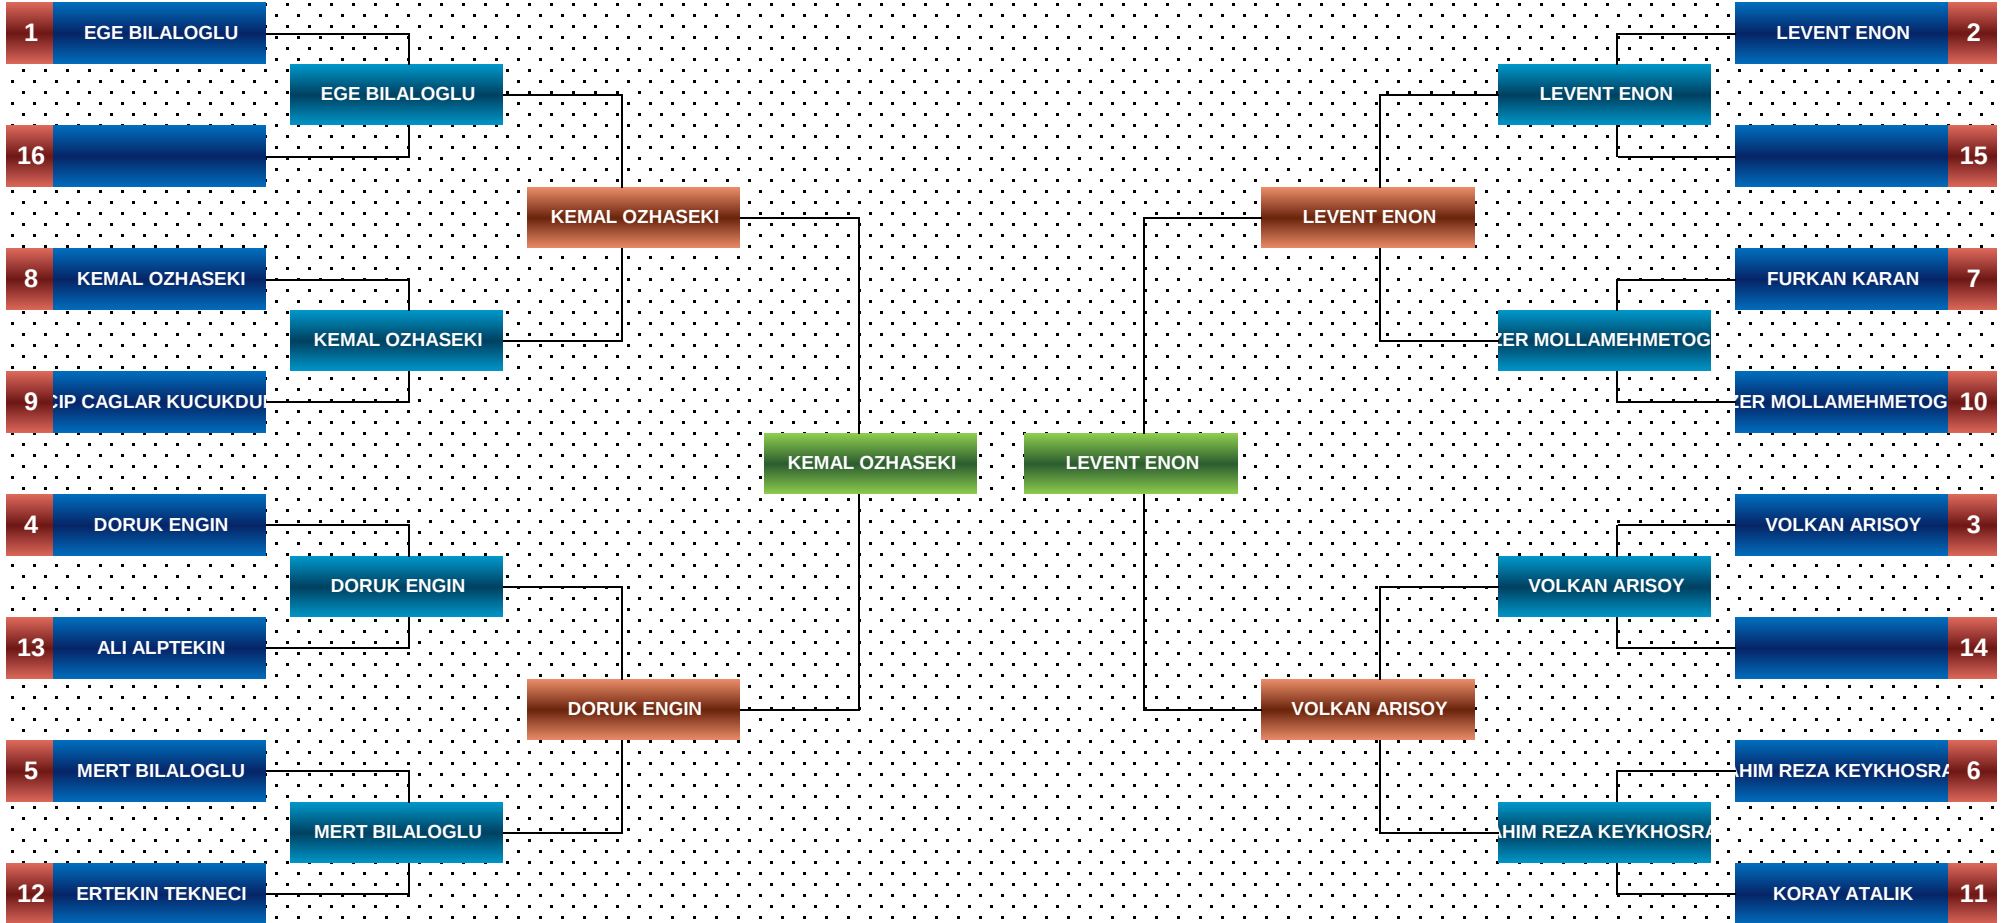

2018
PWR APEX MASTERS
TÜRKİYE DRIFT ŞAMPİYONASI
4.AYAK KÖRFEZ
EŞLEŞME TABLOSU

2018
PWR APEX MASTERS
TÜRKİYE DRIFT ŞAMPİYONASI
4.AYAK KÖRFEZ
NETİCELER

#	KAPI	YARISMACI	SIRALAMA TURLARI				PUANLAMA			PUANTAJ		
			1	2	3	EN İYİ	SP	YP	TP	#	SIRALAMA	YARIS
1	3	KEMAL OZHASEKI	34,0	68,0	52,0	68,0	19	100	119	1	35	100
2	13	LEVENT ENON	88,0	74,0	69,0	88,0	30	90	120	2	30	90
3	5	VOLKAN ARISOY	68,0	84,0	68,0	84,0	27	78	105	3	27	78
4	25	DORUK ENGIN	0,0	76,0	83,0	83,0	25	65	90	4	25	65
5	23	EGE BILALOGLU	82,0	93,0	85,0	93,0	35	48	83	5	22	48
6	1	MERT BILALOGLU	62,0	81,0	74,0	81,0	22	48	70	6	21	48
7	44	FAHİM REZA KEYKHOSRAVI	68,0	76,0	71,0	76,0	21	48	69	7	20	48
8	6	OZER MOLLAMEHMETOGLU	50,0	0,0	57,0	57,0	15	48	63	8	19	48
9	2	FURKAN KARAN	55,0	44,0	71,0	71,0	20	32	52	9	16	32
10	19	NECİP CAGLAR KUCUKDUMLU	56,0	64,0	58,0	64,0	16	32	48	10	15	32
11	4	KORAY ATALIK	0,0	48,0	54,0	54,0	14	32	46	11	14	32
12	18	ERTEKİN TEKNECİ	0,0	44,0	0,0	44,0	13	32	45	12	13	32
13	21	ALİ ALPTEKİN	0,0	39,0	0,0	39,0	12	32	44	13	12	32
						0,0	11		11	14	11	32
						0,0	10		10	15	10	32
						0,0	9		9	16	9	32